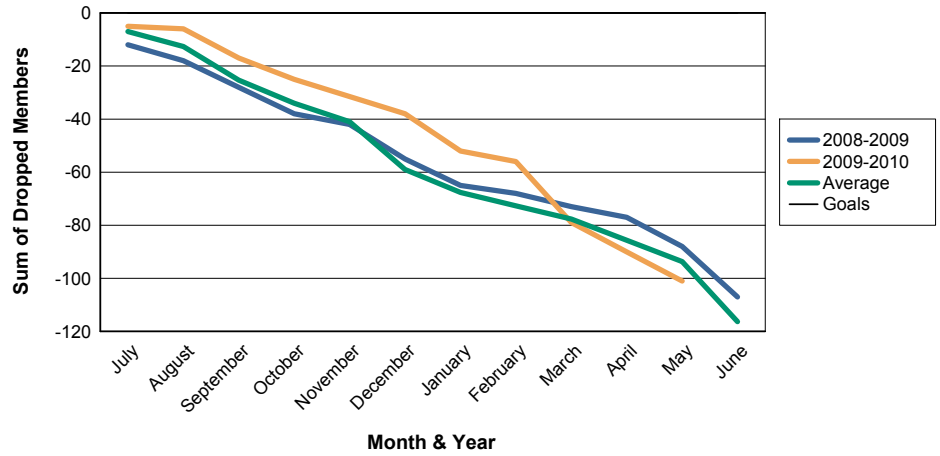

Sum of Dropped Members/ Month & Year

For District 101 S