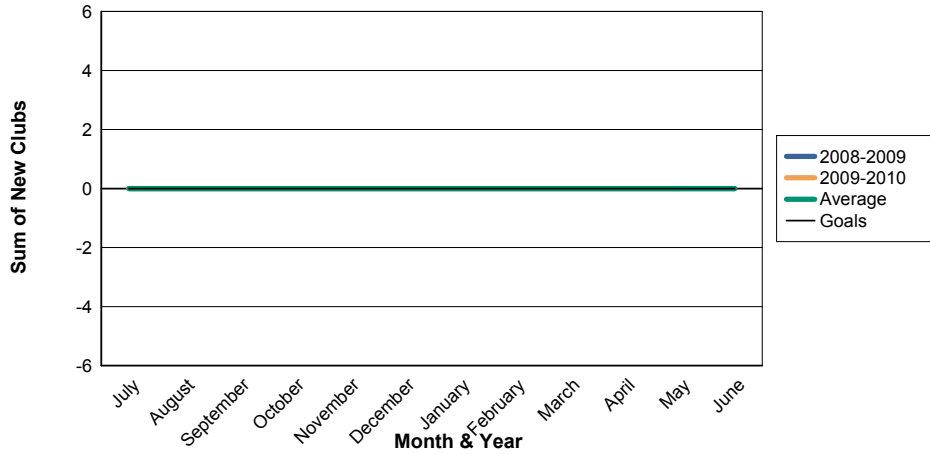

3 Year Comparisons for GMT Constitutional Area 4

By GMT District

As of May 2010

Sum of New Clubs/ Month & Year

For District 101 S

Sum of Dropped Clubs/ Month & Year

For District 101 S

Sum of Net Clubs/ Month & Year