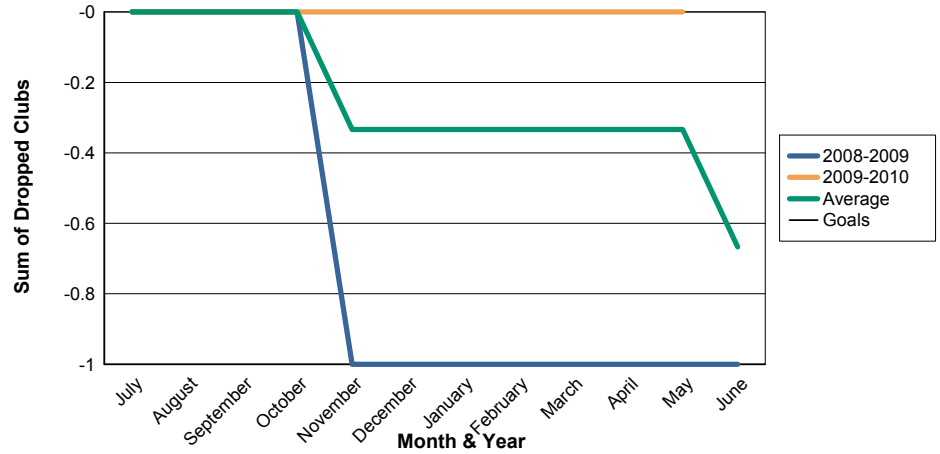

3 Year Comparisons for GMT Constitutional Area 4

By GMT District

As of May 2010

Sum of New Clubs/ Month & Year

For District 101 S

Sum of Dropped Clubs/ Month & Year

For District 101 S

Sum of Net Clubs/ Month & Year