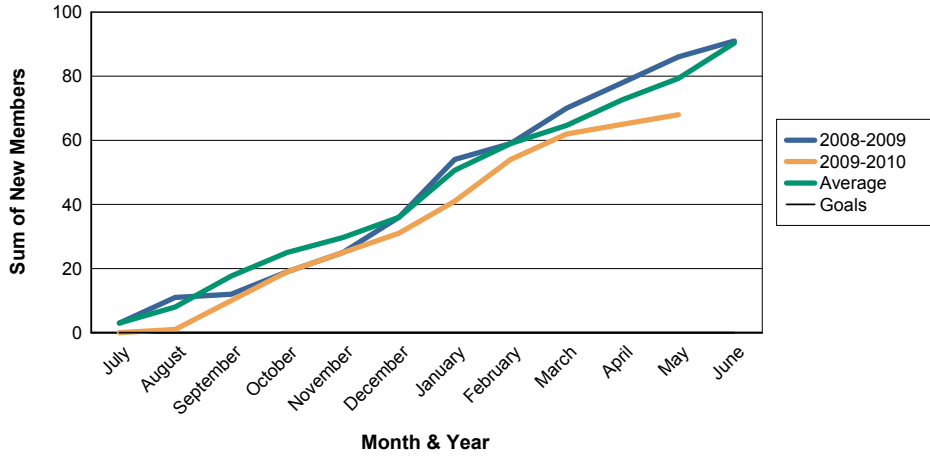

For District 101 S

Sum of Charter Members/ Month & Year

For District 101 S

3 Year Comparisons for GMT Constitutional Area 4

By GMT District

As of May 2010

Sum of New Members/ Month & Year

For District 101 S

Sum of Dropped Members/ Month & Year

For District 101 S

Sum of Net Members/ Month & Year

For District 101 S