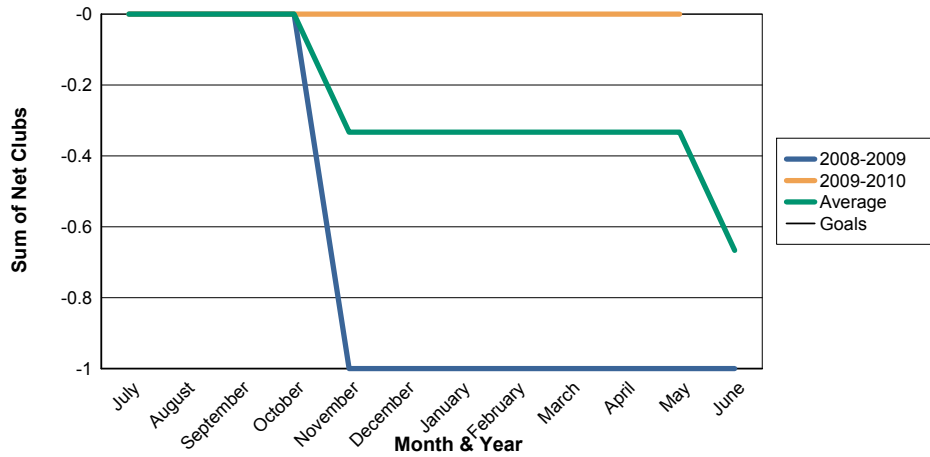

Sum of Net Clubs/ Month & Year

For District 101 S