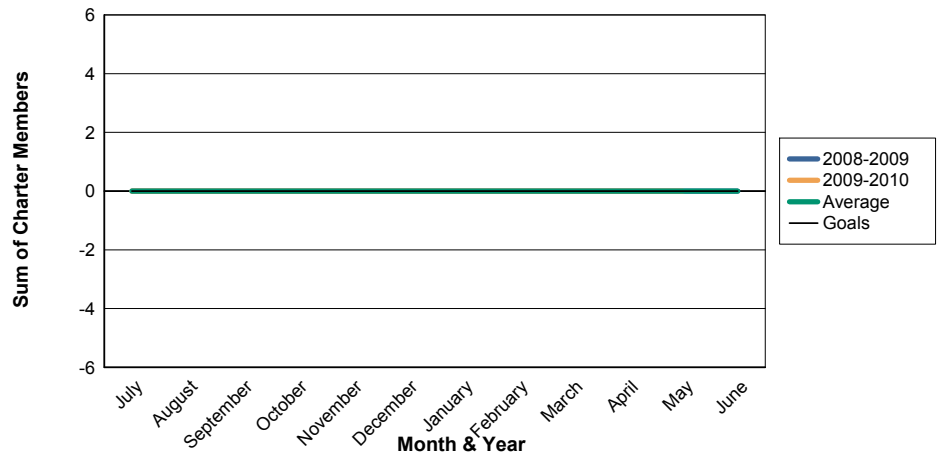

Sum of Charter Members/ Month & Year

For District 101 S